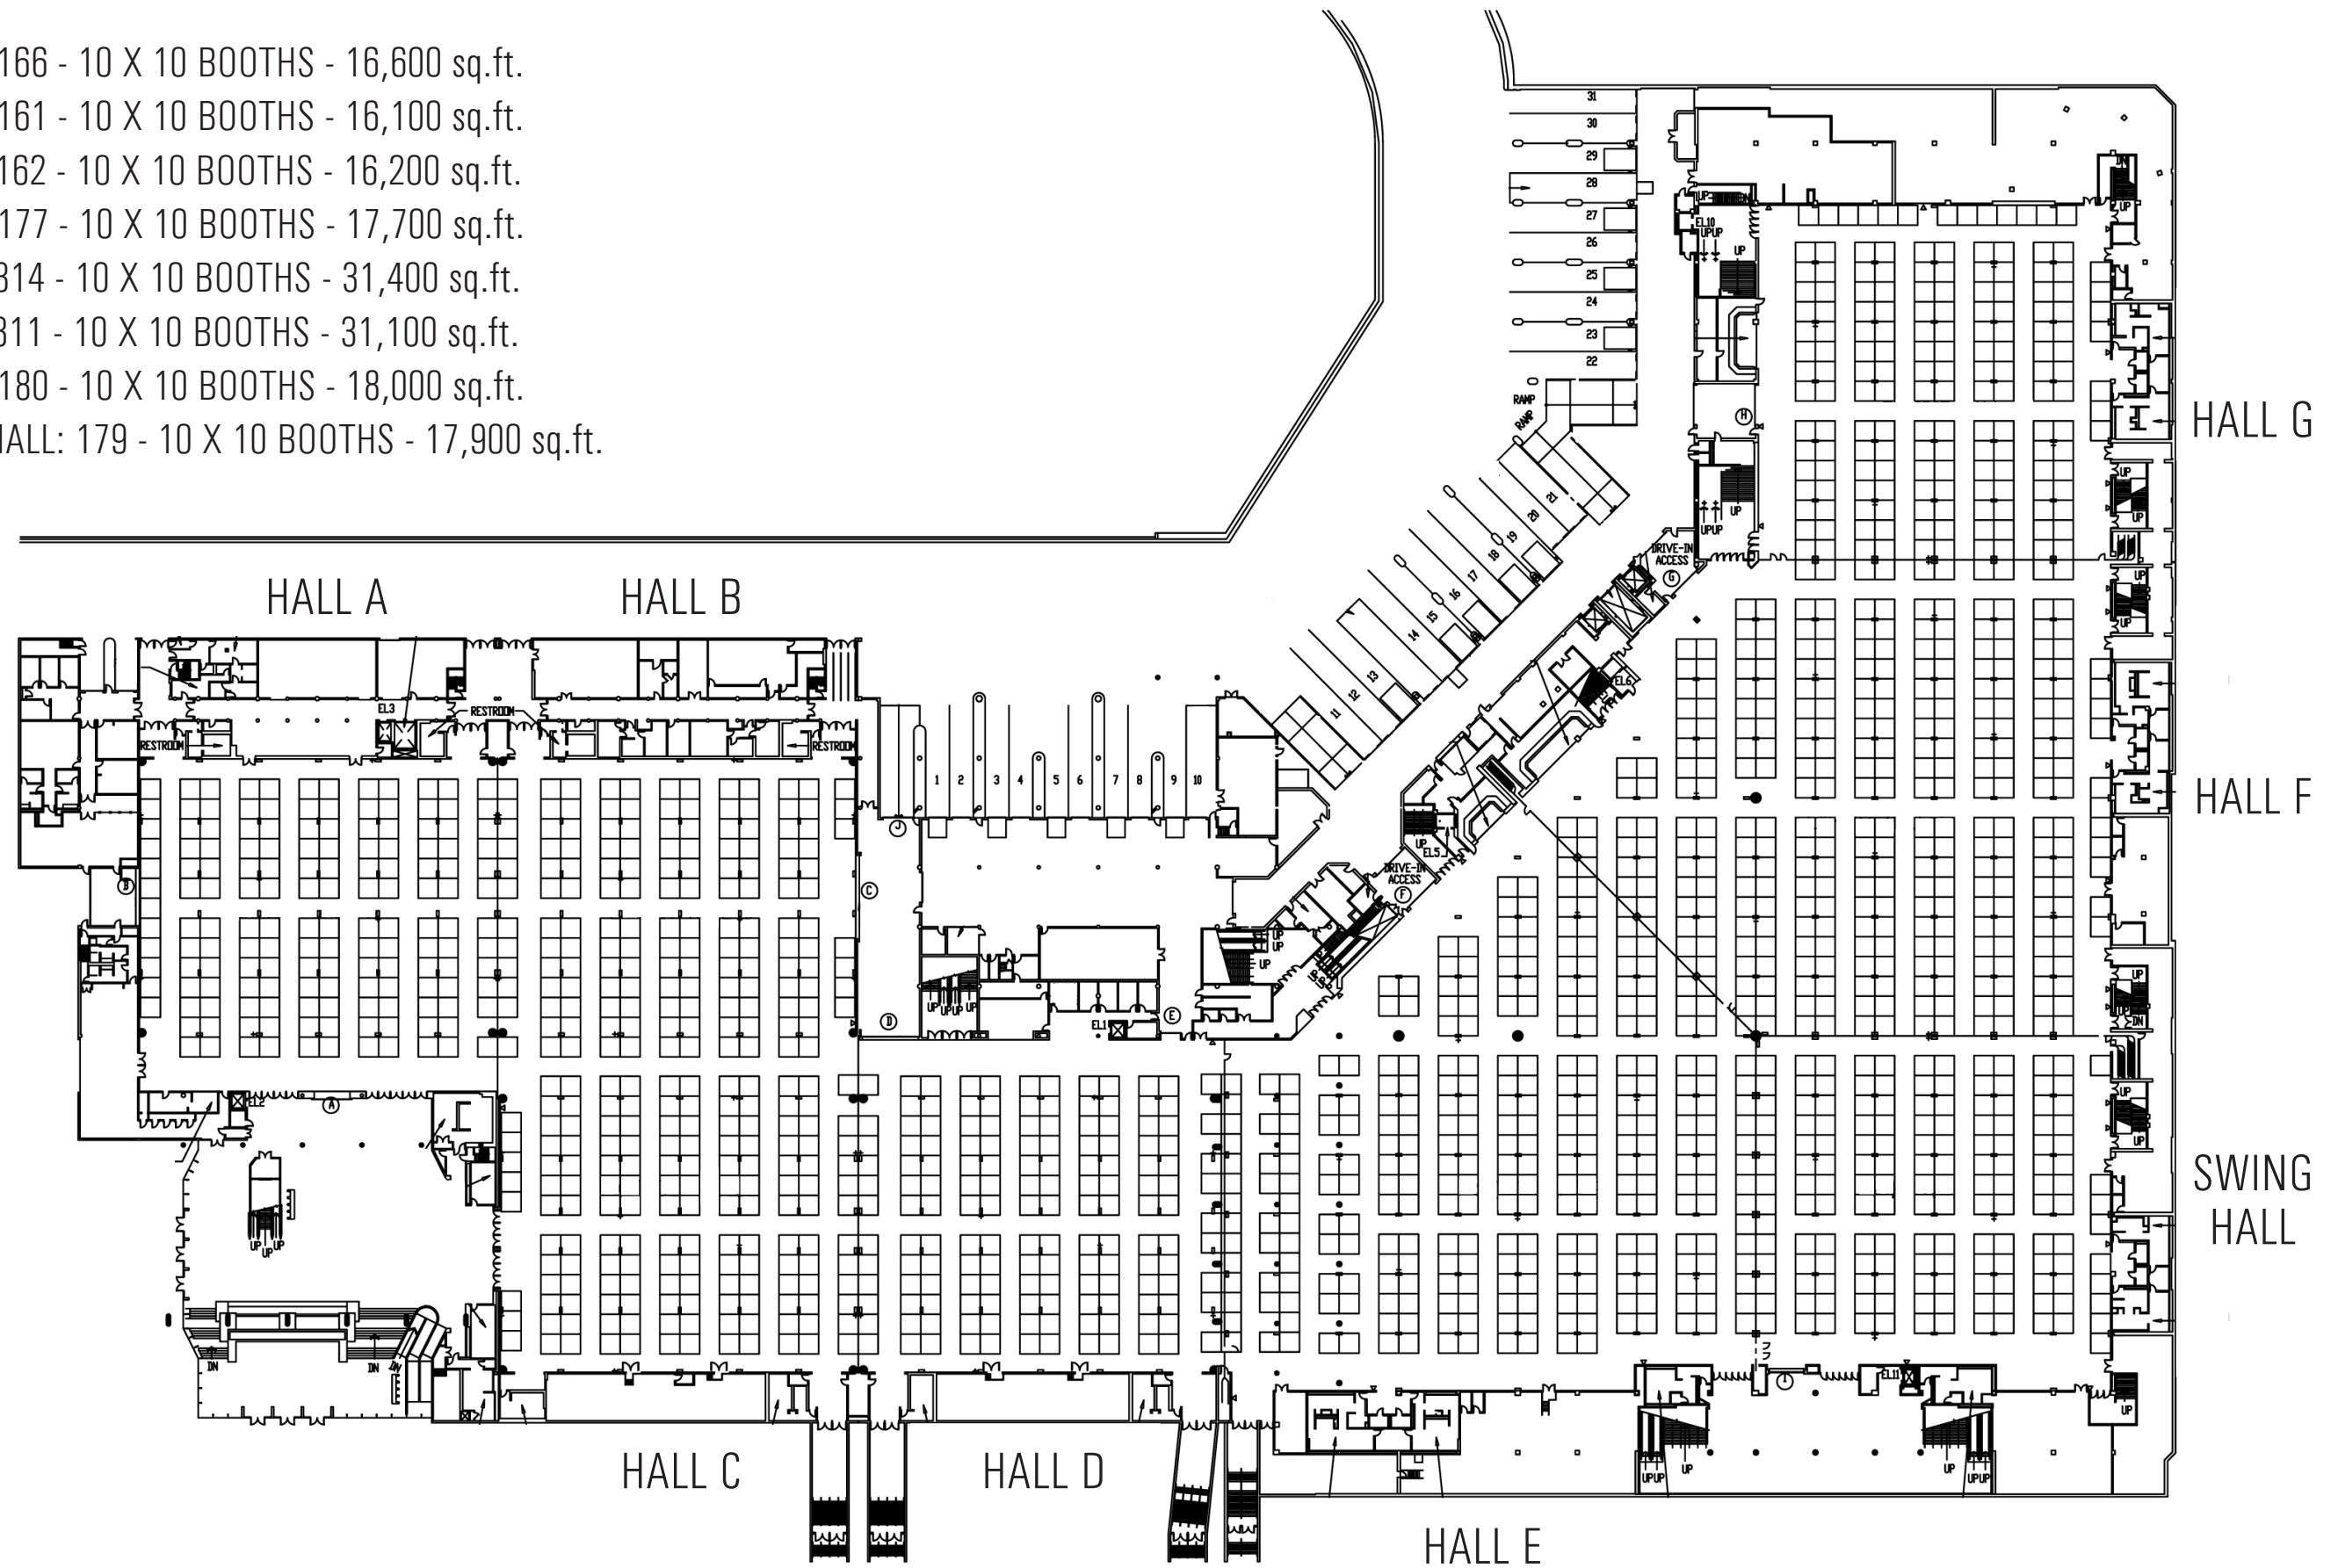

HALL A: 166 - 10 X 10 BOOTHS - 16,600 sq.ft.  
 HALL B: 161 - 10 X 10 BOOTHS - 16,100 sq.ft.  
 HALL C: 162 - 10 X 10 BOOTHS - 16,200 sq.ft.  
 HALL D: 177 - 10 X 10 BOOTHS - 17,700 sq.ft.  
 HALL E: 314 - 10 X 10 BOOTHS - 31,400 sq.ft.  
 HALL F: 311 - 10 X 10 BOOTHS - 31,100 sq.ft.  
 HALL G: 180 - 10 X 10 BOOTHS - 18,000 sq.ft.  
 SWING HALL: 179 - 10 X 10 BOOTHS - 17,900 sq.ft.

## HALLS A - G

Baltimore Convention Center | 1 West Pratt Street Baltimore, MD 21201

1,650 - 10 X 10 BOOTHS  
 165,000 sq.ft.