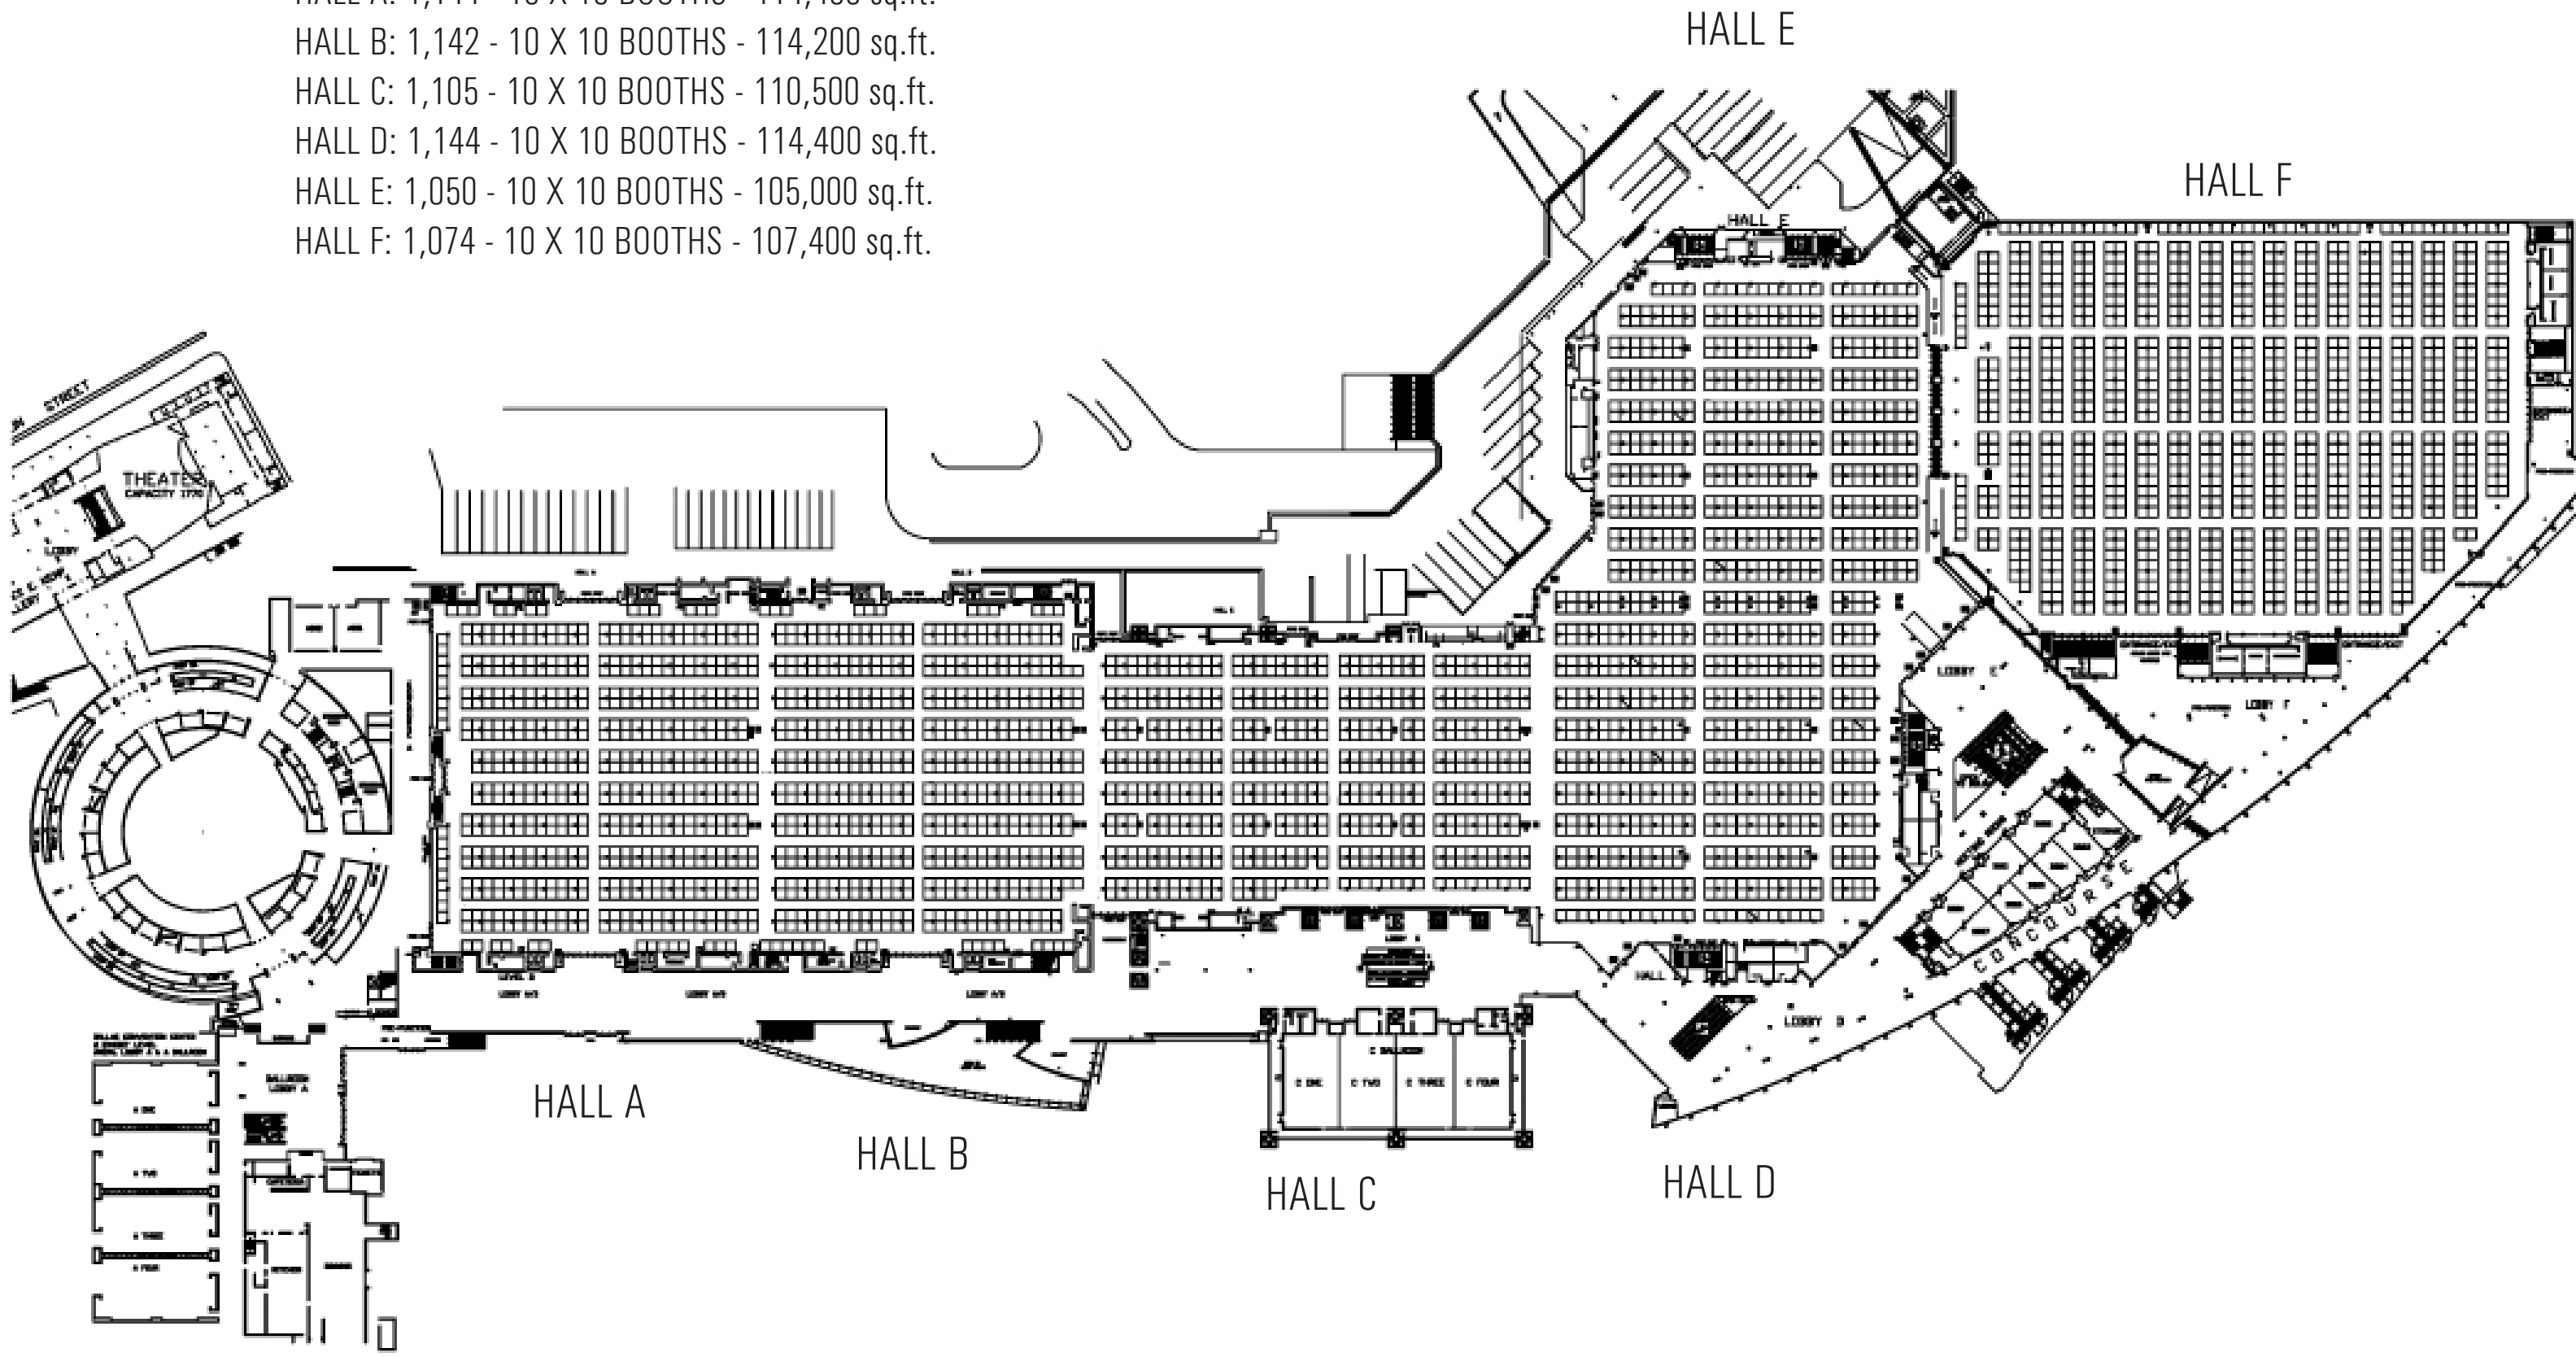

HALL A: 1,144 - 10 X 10 BOOTHS - 114,400 sq.ft.
 HALL B: 1,142 - 10 X 10 BOOTHS - 114,200 sq.ft.
 HALL C: 1,105 - 10 X 10 BOOTHS - 110,500 sq.ft.
 HALL D: 1,144 - 10 X 10 BOOTHS - 114,400 sq.ft.
 HALL E: 1,050 - 10 X 10 BOOTHS - 105,000 sq.ft.
 HALL F: 1,074 - 10 X 10 BOOTHS - 107,400 sq.ft.

6435 S. Valley View Blvd. Suite D
 Las Vegas, Nevada 89118
 888.745.9777 | 702.248.8007
 www.xpertexpo.com

HALLS A-F

Dallas Convention Center | 650 S Griffin St, Dallas, TX 75202

ALL ROOMS MAXED: 6,659 - 10 X 10 BOOTHS
 665,900 sq.ft.