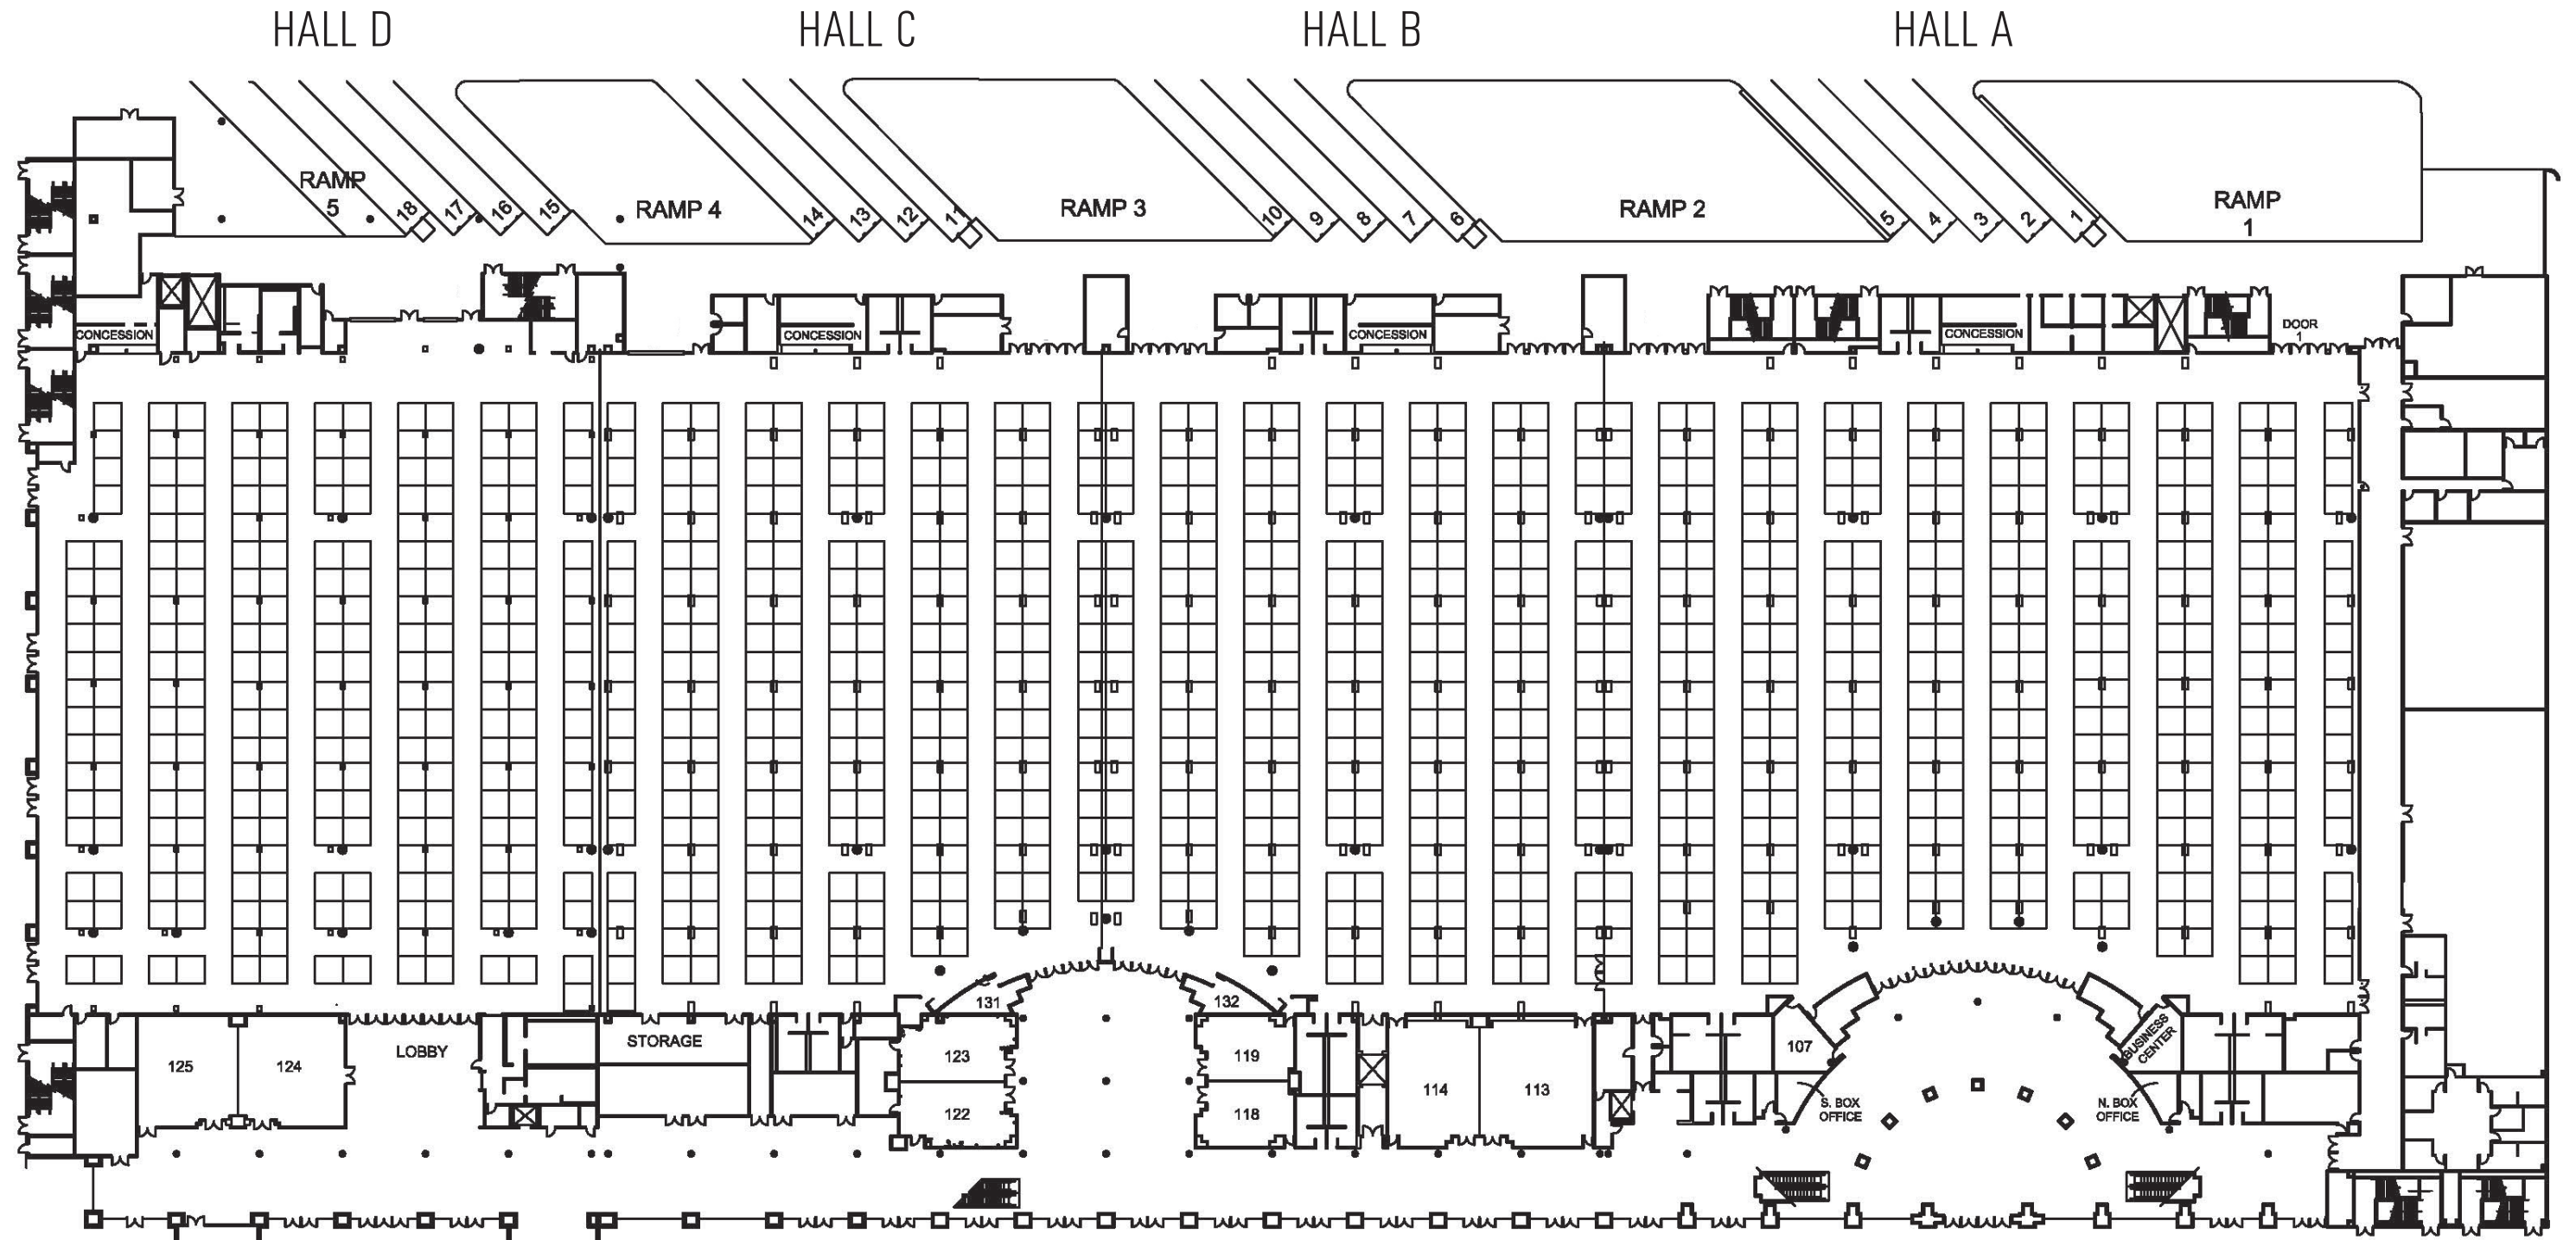

HALL A: 369 - 10 X 10 BOOTHS - 36,900 sq.ft.
 HALL B: 272 - 10 X 10 BOOTHS - 27,200 sq.ft.
 HALL C: 237 - 10 X 10 BOOTHS - 23,700 sq.ft.
 HALL D: 251 - 10 X 10 BOOTHS - 25,100 sq.ft.

6435 S. Valley View Blvd. Suite D
 Las Vegas, Nevada 89118
 888.745.9777 | 702.248.8007
 www.xpertexpo.com

HALLS A-D

Fort Lauderdale Convention Center | 1950 Eisenhower Blvd Fort Lauderdale, FL 33316

ALL ROOMS MAXED: 1,129 - 10 X 10 BOOTHS
 112,900 sq.ft.